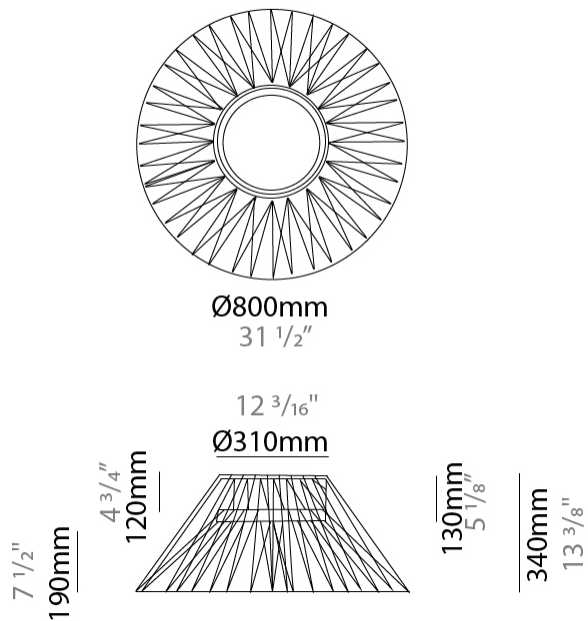

PROJECT	
TYPE	
SPECIFIER	
QUANTITY	
DATE	

BIMBA SURFACE

D112044-

base number   Finish
Options

1. To build a product code in our configurator select the specify button on the base model # product page
2. To build a manual product code on this datasheet choose from the options listed below in blue font and add the suffix to the base model #

GENERAL

Series: Bimba
Partner: Ole
Division: Design
Installation: Surface
Product Type: Ceiling Surface
Mounting Location: Ceiling

PHYSICAL

Shape: Abstract
Diameter (mm): 800
Diameter (in): 31 1/2
Height (mm): 340
Height (in): 13 3/8
Weight (kg): 5.6
Weight (lbs): 12.35
Diffuser: PMMA - Opal
Fixture Finish: BEI / BLK / BLU / COG / DGN / GRY / MRN / MOC / MUS / OLV / SIL / STN / TER / WHI
Holder Finish: Matte Black
Fixture Material: Fabric Cord / Metal
Primary Material: Fabric - Recycled
Cable Details: 2000mm Cable

ELECTRICAL

Number of Lamps: 3
Lamp Type: LED Retrofit
Lamp Shape: A19
Bulb Included: Bulb Not Included
Max. Wattage Per Lamp (W): 15
Lamp Base: E26
Input Voltage (V): 120
Upon Request: 277Vac / GU24

LED

OPTICAL

RATINGS AND CERTIFICATIONS

Certified By: Certified for North American Standards
IP rating: IP20