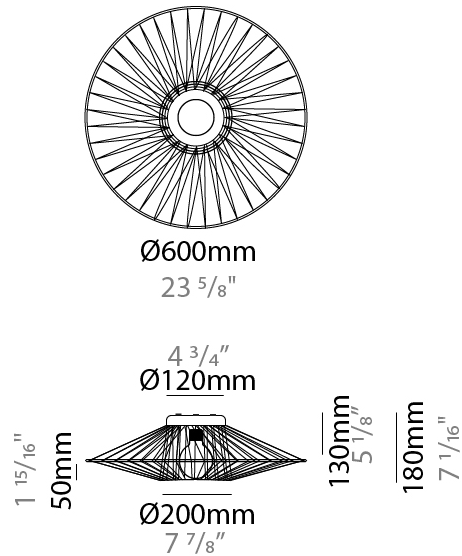

PROJECT	_____
TYPE	_____
SPECIFIER	_____
QUANTITY	_____
DATE	_____

BIMBA SURFACE

D112042-

base number   Finish
Options

1. To build a product code in our configurator select the specify button on the base model # product page
2. To build a manual product code on this datasheet choose from the options listed below in blue font and add the suffix to the base model #

GENERAL

Series: Bimba
Partner: Ole
Division: Design
Installation: Surface
Product Type: Ceiling Surface
Mounting Location: Ceiling

PHYSICAL

Shape: Abstract
Diameter (mm): 600
Diameter (in): 23 5/8
Height (mm): 180
Height (in): 7 1/8
Weight (kg): 4
Weight (lbs): 8.82
Diffuser: PMMA - Opal
Fixture Finish: BEI / BLK / BLU / COG / DGN / GRY / MRN / MOC / MUS / OLV / SIL / STN / TER / WHI
Holder Finish: Matte Black
Fixture Material: Fabric Cord / Metal
Primary Material: Fabric - Recycled
Cable Details: 2000mm Cable
Upon Request: Other fabric cord colors available upon request (see downloadable finish chart)

ELECTRICAL

Number of Lamps: 1
Lamp Type: LED Retrofit
Lamp Shape: A19
Bulb Included: Bulb Not Included
Max. Wattage Per Lamp (W): 15
Lamp Base: E26
Input Voltage (V): 120
Upon Request: 277Vac / GU24

LED

OPTICAL

RATINGS AND CERTIFICATIONS

Certified By: Certified for North American Standards
IP rating: IP20