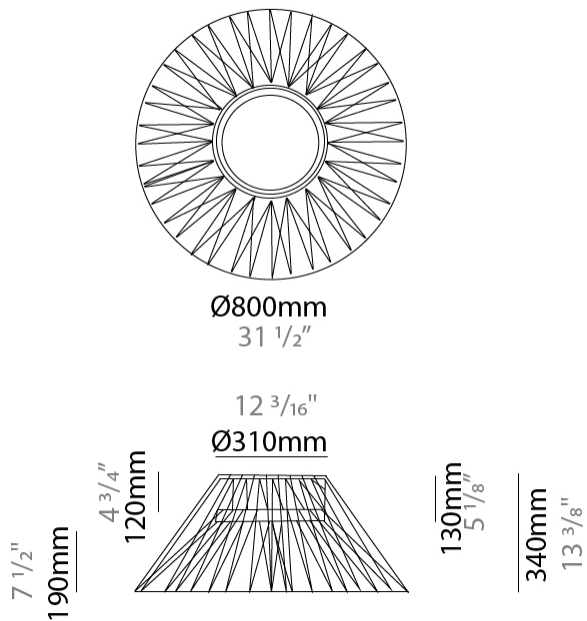

BIMBA SURFACE

D112044-

base number _____
Finish Options _____

1. To build a product code in our configurator select the specify button on the base model # product page
2. To build a manual product code on this datasheet choose from the options listed below in blue font and add the suffix to the base model #

GENERAL

Series: Bimba
Partner: Ole
Division: Design
Installation: Surface
Product Type: Ceiling Surface
Mounting Location: Ceiling

PHYSICAL

Shape: Abstract
Diameter (mm): 800
Diameter (in): 31 1/2
Height (mm): 340
Height (in): 13 3/8
Weight (kg): 5.6
Weight (lbs): 12.35
Diffuser: PMMA - Opal
Fixture Finish: BEI / BLK / BLU / COG / DGN / GRY / MRN / MOC / MUS / OLV / SIL / STN / TER / WHI
Holder Finish: Matte Black
Fixture Material: Fabric Cord / Metal
Primary Material: Fabric - Recycled
Cable Details: 2000mm Cable

ELECTRICAL

Number of Lamps: 3
Lamp Type: LED Retrofit
Lamp Shape: A19
Bulb Included: Bulb Not Included
Max. Wattage Per Lamp (W): 15
Lamp Base: E26
Input Voltage (V): 120
Upon Request: 277Vac / GU24

LED

OPTICAL

RATINGS AND CERTIFICATIONS

Certified By: Certified for North American Standards
IP rating: IP20