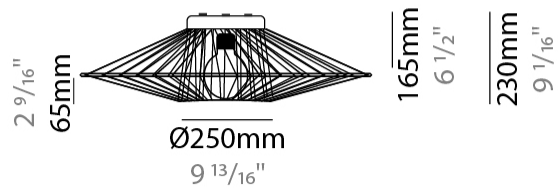

GENERAL

Series: Bimba
 Partner: Ole
 Division: Design
 Installation: Surface
 Product Type: Ceiling Surface
 Mounting Location: Ceiling

PHYSICAL

Shape: Abstract
 Diameter (mm): 600
 Diameter (in): 23 5/8
 Height (mm): 180
 Height (in): 7 1/8
 Weight (kg): 4
 Weight (lbs): 8.82
 Diffuser: PMMA - Opal
 Fixture Finish: BEI / BLK / BLU / COG / DGN / GRY / MRN / MOC / MUS / OLV / SIL / STN / TER / WHI
 Holder Finish: Matte Black
 Fixture Material: Fabric Cord / Metal
 Primary Material: Fabric - Recycled
 Cable Details: 2000mm Cable
 Upon Request: Other fabric cord colors available upon request (see downloadable finish chart)

GENERAL

Series: Bimba
 Partner: Ole
 Division: Design
 Installation: Surface
 Product Type: Ceiling Surface
 Mounting Location: Ceiling

PHYSICAL

Shape: Abstract
 Diameter (mm): 800
 Diameter (in): 31 1/2
 Height (mm): 230
 Height (in): 9 1/16
 Weight (kg): 5.1
 Weight (lbs): 11.24
 Diffuser: PMMA - Opal
 Fixture Finish: BEI / BLK / BLU / COG / DGN / GRY / MRN / MOC / MUS / OLV / SIL / STN / TER / WHI
 Holder Finish: Matte Black
 Fixture Material: Fabric Cord / Metal
 Primary Material: Fabric - Recycled
 Cable Details: 2000mm Cable
 Upon Request: Other fabric cord colors available upon request (see downloadable finish chart)

LED

OPTICAL

RATINGS AND CERTIFICATIONS

Certified By: Certified for North American Standards
 IP rating: IP20

Ø800mm
31 1/2"

5 7/8"

Ø150mm

2 9/16"
65mm