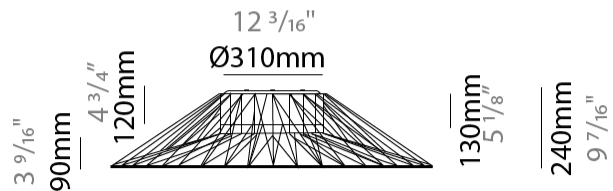

GENERAL

Series: Bimba
 Partner: Ole
 Division: Design
 Installation: Surface
 Product Type: Ceiling Surface
 Mounting Location: Ceiling

PHYSICAL

Shape: Abstract
 Diameter (mm): 600
 Diameter (in): 23 5/8
 Height (mm): 180
 Height (in): 7 1/8
 Weight (kg): 4
 Weight (lbs): 8.82
 Diffuser: PMMA - Opal
 Fixture Finish: BEI / BLK / BLU / COG / DGN / GRY / MRN / MOC / MUS / OLV / SIL / STN / TER / WHI
 Holder Finish: Matte Black
 Fixture Material: Fabric Cord / Metal
 Primary Material: Fabric - Recycled
 Cable Details: 2000mm Cable
 Upon Request: Other fabric cord colors available upon request (see downloadable finish chart)

GENERAL

Series: Bimba
 Partner: Ole
 Division: Design
 Installation: Surface
 Product Type: Ceiling Surface
 Mounting Location: Ceiling

PHYSICAL

Shape: Abstract
 Diameter (mm): 1000
 Diameter (in): 39 3/8
 Height (mm): 240
 Height (in): 9 7/16
 Weight (kg): 6
 Weight (lbs): 13.23
 Diffuser: PMMA - Opal
 Fixture Finish: BEI / BLK / BLU / COG / DGN / GRY / MRN / MOC / MUS / OLV / SIL / STN / TER / WHI
 Holder Finish: Matte Black
 Fixture Material: Fabric Cord / Metal
 Primary Material: Fabric - Recycled
 Cable Details: 2000mm Cable
 Upon Request: Other fabric cord colors available upon request (see downloadable finish chart)

LED

OPTICAL

RATINGS AND CERTIFICATIONS

Certified By: Certified for North American Standards
 IP rating: IP20

Ø1000mm
39 3/16"

D112045-

PROJECT

TYPE