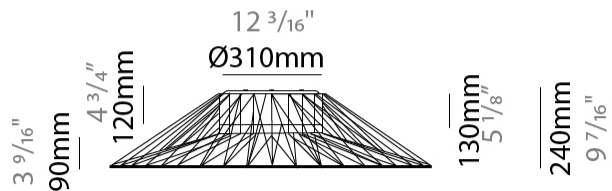

GENERAL

Series: Bimba
 Partner: Ole
 Division: Design
 Installation: Surface
 Product Type: Ceiling Surface
 Mounting Location: Ceiling

PHYSICAL

Shape: Abstract
 Diameter (mm): 600
 Diameter (in): 23 5/8
 Height (mm): 180
 Height (in): 7 1/8
 Weight (kg): 4
 Weight (lbs): 8.82
 Diffuser: PMMA - Opal
 Fixture Finish: BEI / BLK / BLU / COG / DGN / GRY / MRN / MOC / MUS / OLV / SIL / STN / TER / WHI
 Holder Finish: Matte Black
 Fixture Material: Fabric Cord / Metal
 Primary Material: Fabric - Recycled
 Cable Details: 2000mm Cable
 Upon Request: Other fabric cord colors available upon request (see downloadable finish chart)

GENERAL

Series: Bimba
 Partner: Ole
 Division: Design
 Installation: Surface
 Product Type: Ceiling Surface
 Mounting Location: Ceiling

PHYSICAL

Shape: Abstract
 Diameter (mm): 800
 Diameter (in): 31 1/2
 Height (mm): 340
 Height (in): 13 3/8
 Weight (kg): 5.6
 Weight (lbs): 12.35
 Diffuser: PMMA - Opal
 Fixture Finish: BEI / BLK / BLU / COG / DGN / GRY / MRN / MOC / MUS / OLV / SIL / STN / TER / WHI
 Holder Finish: Matte Black
 Fixture Material: Fabric Cord / Metal
 Primary Material: Fabric - Recycled
 Cable Details: 2000mm Cable

GENERAL

Series: Bimba
 Partner: Ole
 Division: Design
 Installation: Surface
 Product Type: Ceiling Surface
 Mounting Location: Ceiling

PHYSICAL

Shape: Abstract
 Diameter (mm): 1000
 Diameter (in): 39 3/8
 Height (mm): 240
 Height (in): 9 7/16
 Weight (kg): 6
 Weight (lbs): 13.23
 Diffuser: PMMA - Opal
 Fixture Finish: BEI / BLK / BLU / COG / DGN / GRY / MRN / MOC / MUS / OLV / SIL / STN / TER / WHI
 Holder Finish: Matte Black
 Fixture Material: Fabric Cord / Metal
 Primary Material: Fabric - Recycled
 Cable Details: 2000mm Cable
 Upon Request: Other fabric cord colors available upon request (see downloadable finish chart)

LED

OPTICAL

RATINGS AND CERTIFICATIONS

Certified By: Certified for North American Standards
 IP rating: IP20

Ø1000mm
39 3/16"

D112045-

PROJECT

TYPE